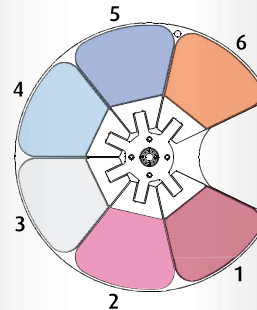

### Features

Modular Construction	Pan - 540°
Fast Service Design	Tilt - 265°
Electronic Cooling System Control	Max Speed Pan - 360° (seconds) - 3.66
LED Type - 600W Bright White Engine	Max Speed Tilt - 252° (seconds) - 2.59
LED Hours - 70% Luminous output, 50,000 hrs.	Full Color LCD Display W/ Battery Mode
Active Thermal Control	5-Pin DMX/RDM Connector
Fan Modes - Normal / Continuous / Studio	3-Pin DMX/RDM Connector
RDM Compatible	Powercon Connector
Control Options - DMX 512/RDM	Pan and Tilt Locks
DMX Channels - 36	Integrated Yoke Arm Handles
	Road Case Included (Single)

### Optical

Fixed Color Wheel 1

- 1 - Red
- 2 - Blue
- 3 - Green
- 4 - Orange
- 5 - Purple
- 6 - Dark Blue

Replaceable Color Wheel 2

- 1 - Magenta
- 2 - Pink
- 3 - Minus Green
- 4 - CTB-1
- 5 - CTB-2
- 6 - Amber