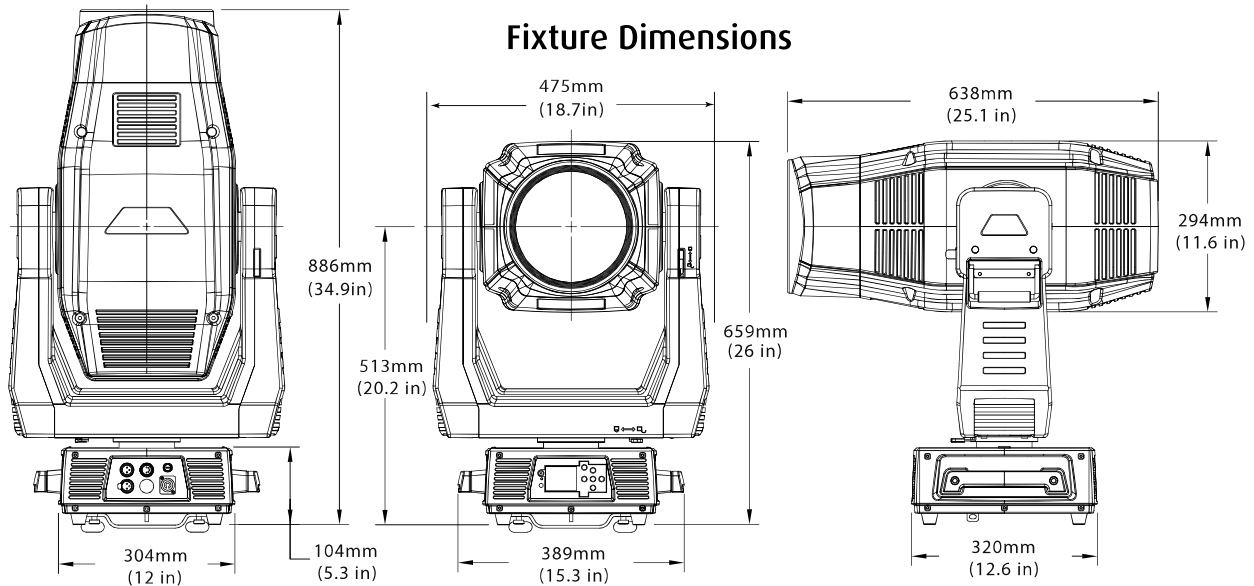

### Dimensions / Physical

Fixture Weight	42 Kg (92Lbs.)
Packing Gross / Shipping Weight	83.5Kg (184 Lbs.)
Shipping Dimensions (L x W x H)	762 x 559 x 1016 mm 30 x 22 x 40 in.
Min Distance to Flammable Objects	0.5m (1.64 ft.)
Min Distance to Lighted Objects	1.5m (4.9 ft.)
Operating Temperature	0 - 45° C (32 - 113° F)
Storage Temperature	-20 - 60° C (0 - 140° F)
Compliance Approvals	CE, ETL