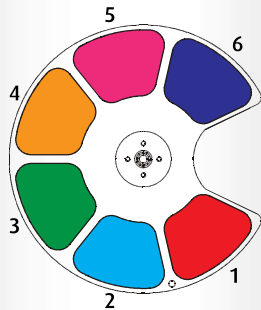

### Features

Modular Construction	Pan - 540°
Fast Service Design	Tilt - 265°
Electronic Cooling System Control	Max Speed Pan - 360° (seconds) - 3.66
LED Type - 600W Bright White Engine	Max Speed Tilt - 252° (seconds) - 2.59
LED Hours - 70% Luminous output, 50,000 hrs.	Full Color LCD Display W/ Battery Mode
Active Thermal Control	5-Pin DMX/RDM Connector
Fan Modes - Normal / Continuous / Studio	3-Pin DMX/RDM Connector
RDM Compatible	Powercon Connector
Control Options - DMX 512/RDM	Pan and Tilt Locks
DMX Channels - 36	Integrated Yoke Arm Handles
	Road Case Included (Single)

### Optical

Fixed Color Wheel 1

- 1 - Red
- 2 - Blue
- 3 - Green
- 4 - Orange
- 5 - Purple
- 6 - Dark Blue

Replaceable Color Wheel 2

- 1 - Magenta
- 2 - Pink
- 3 - Minus Green
- 4 - CTB-1
- 5 - CTB-2
- 6 - Amber

### Dimensions / Physical

Fixture Weight	42 Kg (92Lbs.)
Packing Gross / Shipping Weight	83.5Kg (184 Lbs.)
Shipping Dimensions (L x W x H)	762 x 559 x 1016 mm 30 x 22 x 40 in.
Min Distance to Flammable Objects	0.5m (1.64 ft.)
Min Distance to Lighted Objects	1.5m (4.9 ft.)
Operating Temperature	0 - 45° C (32 - 113° F)
Storage Temperature	-20 - 60° C (0 - 140° F)
Compliance Approvals	CE, ETL